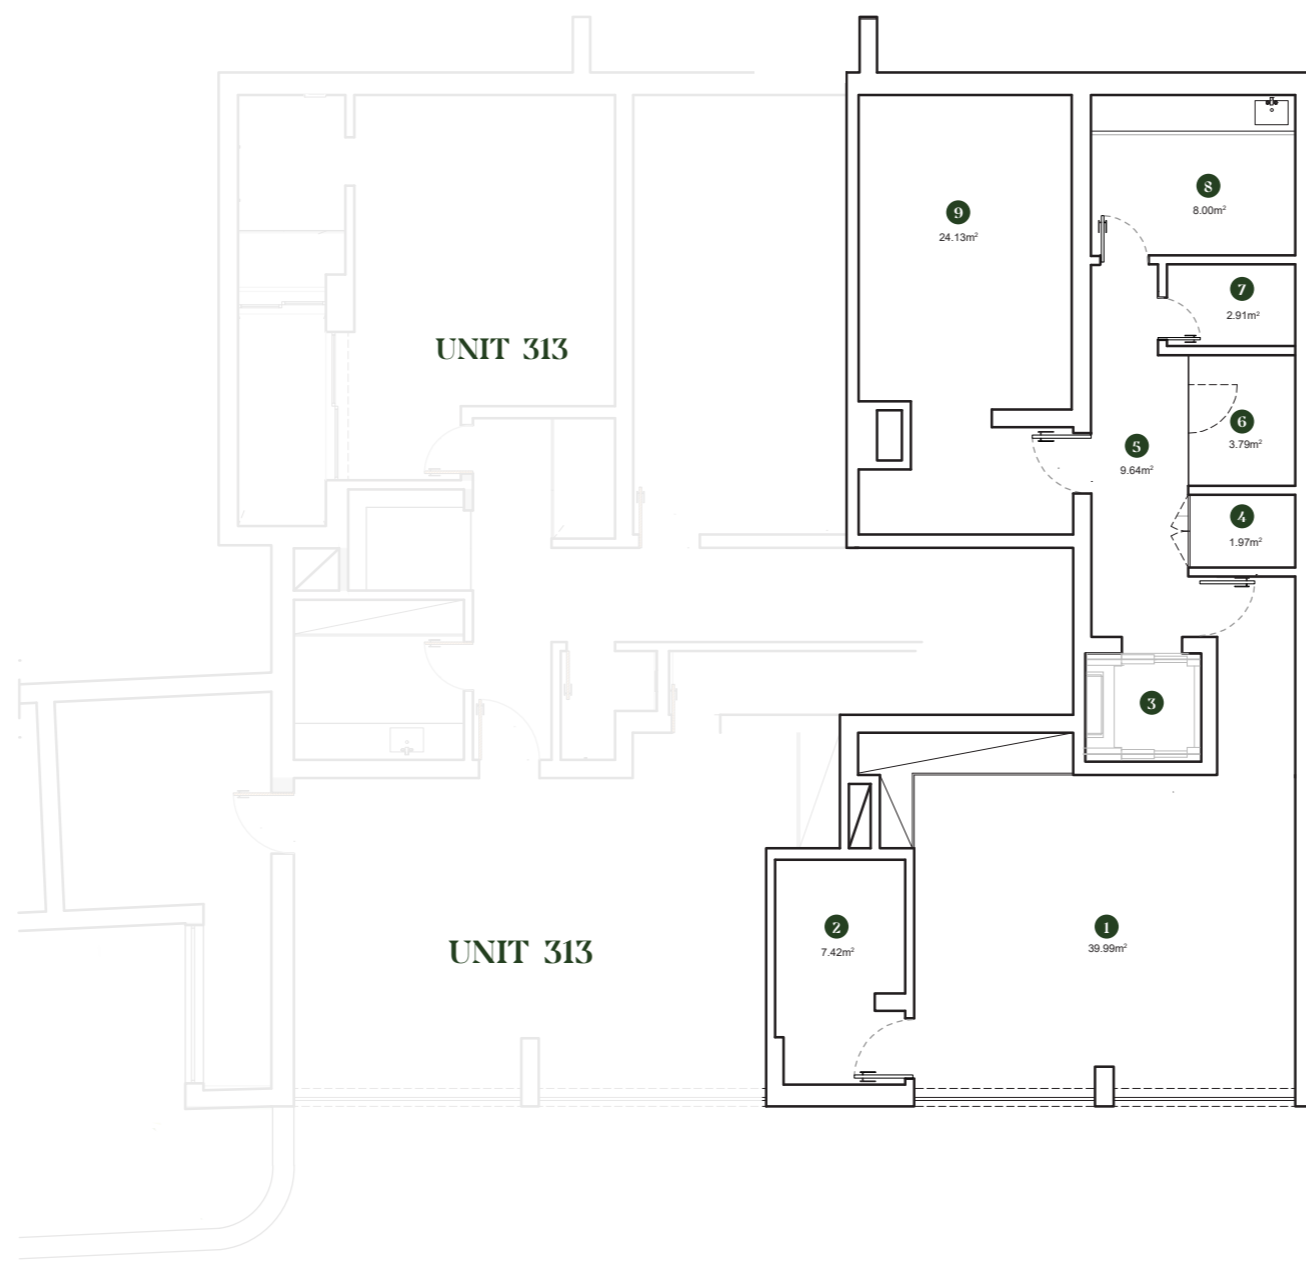

## PANORAMA RESIDENCE Q2 \ UNIT 314

### Q2 - UNIT 314 BASEMENT

BUILT AREA	292.55 m <sup>2</sup>
BASEMENT AREA	125.28 m <sup>2</sup>

The present floorplans are merely indicative or illustrative and are intended for promotional or commercial purposes. Its content is not binding and does not constitute and cannot be interpreted as an exact representation of reality, nor the expression or link of SRESPX – INVESTIMENTOS, S.A. in relation to any characteristics, qualities, quantities, attributes, or even as to the accuracy, positioning, orientation and/or dimensions or areas of the objects or parts represented or integrating therein, which may be subject to alteration by SRESPX – INVESTIMENTOS, S.A. and/or not coincide with the licensed and/or built.