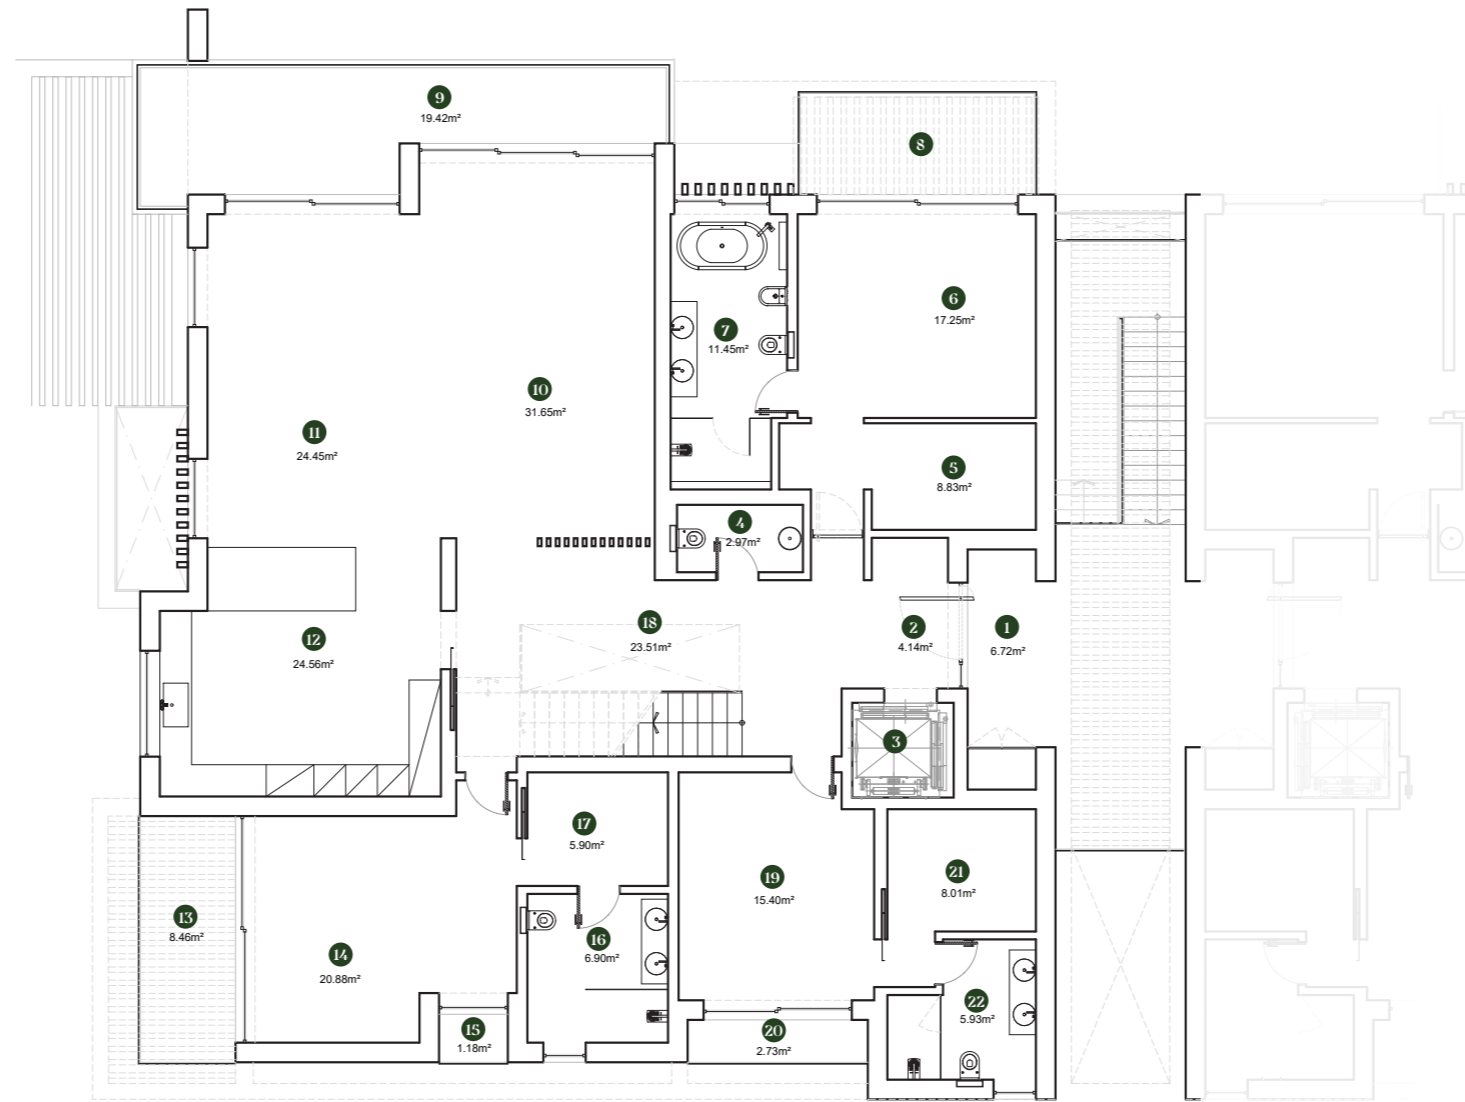

ONE GREEN WAY

RESIDENCES

PANORAMA RESIDENCE Q2 \ UNIT 314